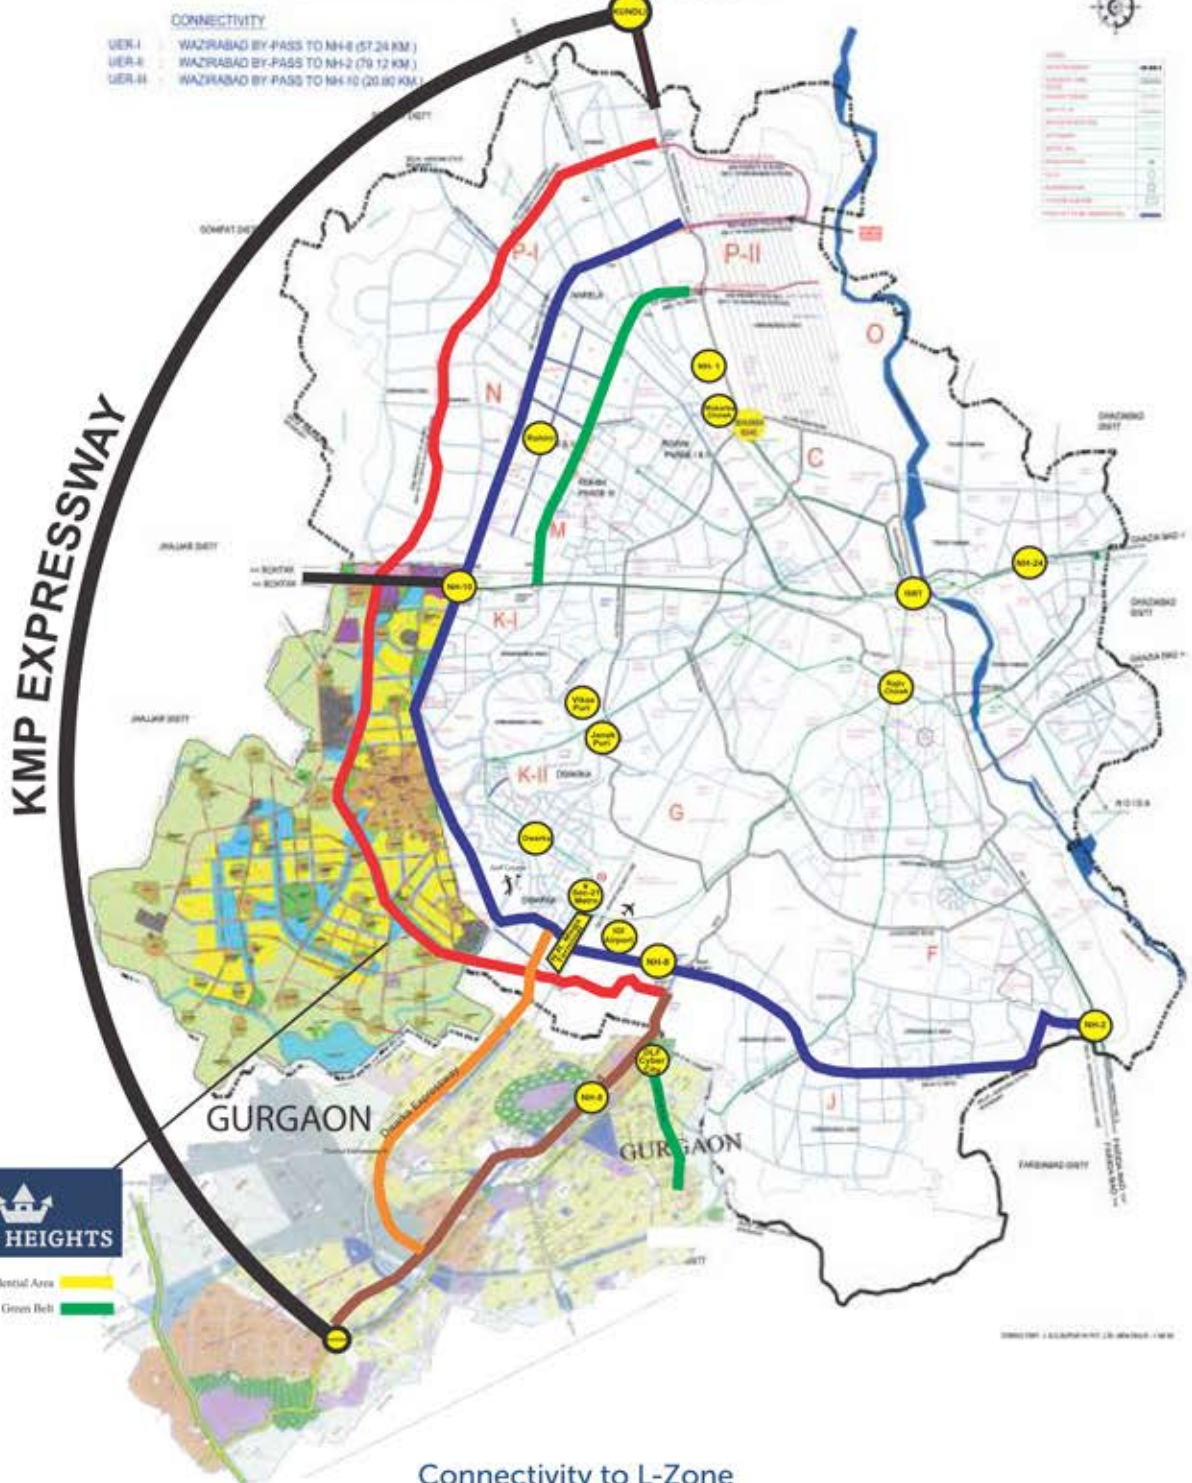

LOCATION PLAN OF UER I, II & III

- 0 km from Dwarka sub city & Gurgaon
- 0 km from Golf Course & Football Stadium
- 5 min from Diplomatic Enclave
- 2 km from upcoming Dwarka-Gurgaon express way

- 2 km from Dwarka sec-21 metro station
- 10 min from IGI Airport, NH 8 & N. R. Mega Terminal
- 10 min from IP University, NSIT & NLU
- 10 min to forthcoming AIIMS-2